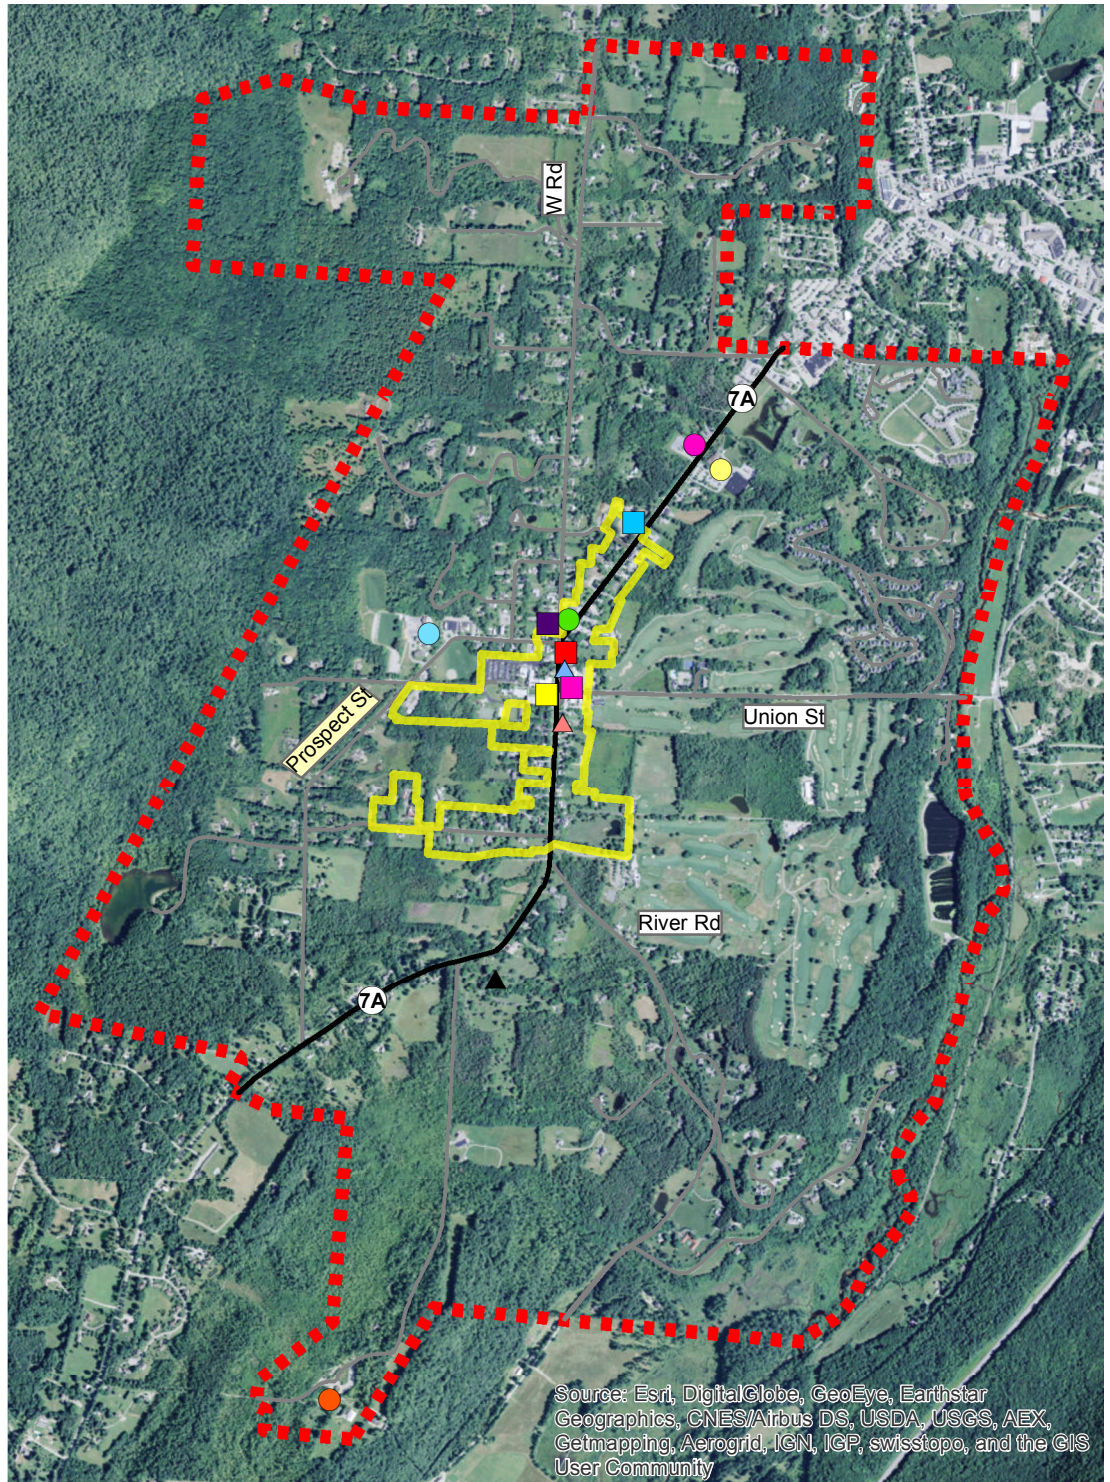

Map 7-1 Historic District

-  Historic District
-  1811 House
-  Inns at Equinox
-  Marsh Tavern
-  Inn at Manchester
-  Reluctant Panther Inn
-  Dellwood Cemetary
-  First Congregational Church
-  St. John's Episcopal Chapel
-  Hildene
-  Mark Skinner Library
-  Burr and Burton Academy
-  Southern Vermont Arts Center
-  Orvis
-  Orvis School House

Map produced June 26, 2015 by
Bennington County Regional Commission
111 South Street, Suite 203
Bennington, VT 05201