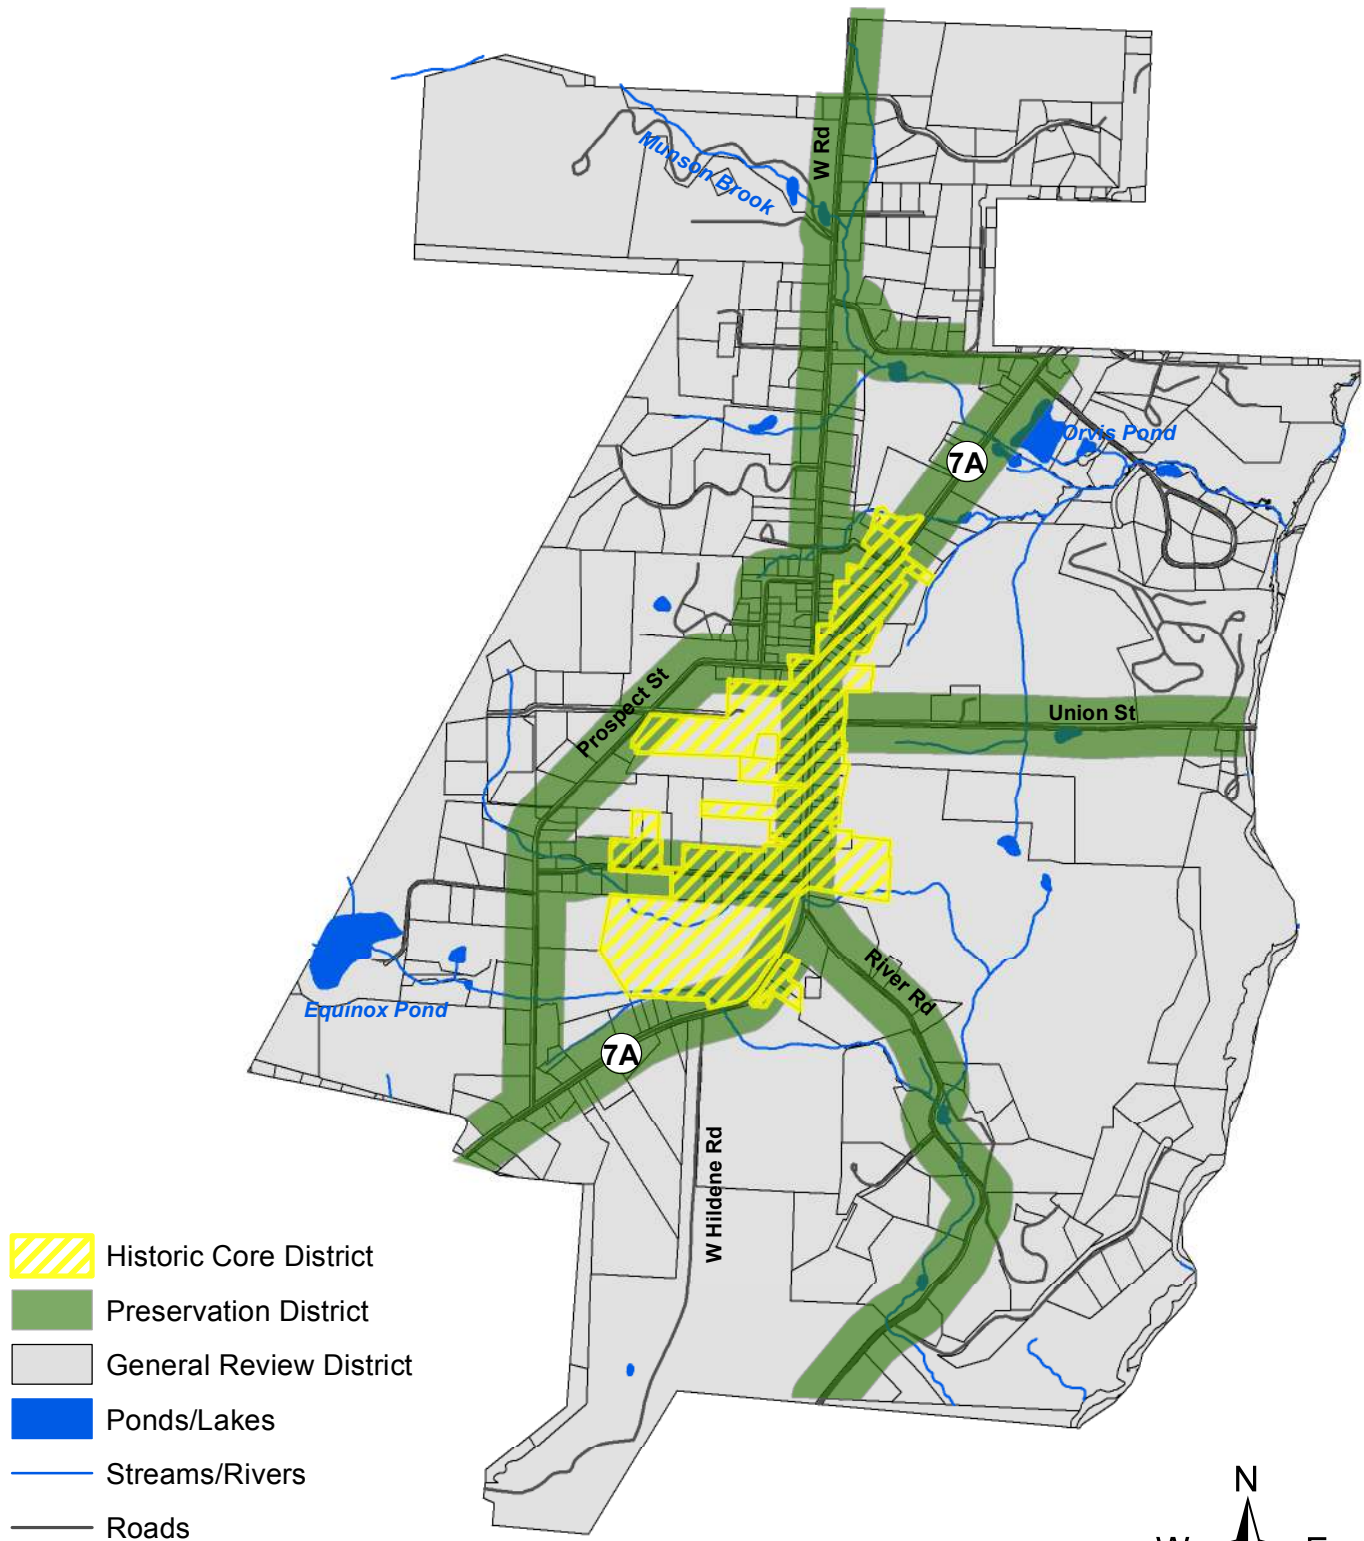

Map 5-3 Design Control Districts

Map produced July 7, 2015 by
Bennington County Regional Commission
111 South Street, Suite 203
Bennington, VT 05201